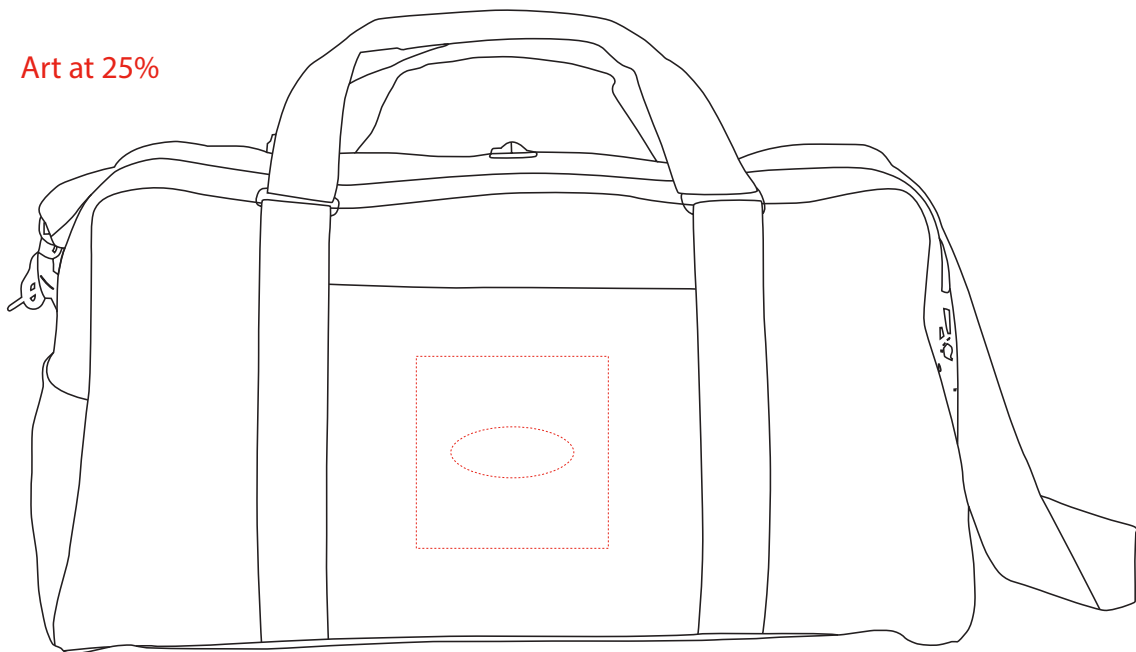

BG580

Adventurer Duffel

Debossed: 4"H x 4"W

Dome Area: 1.25"H x 2.75"W

Art at 100%

Art at 25%

Dotted line shows imprint area and will not print.