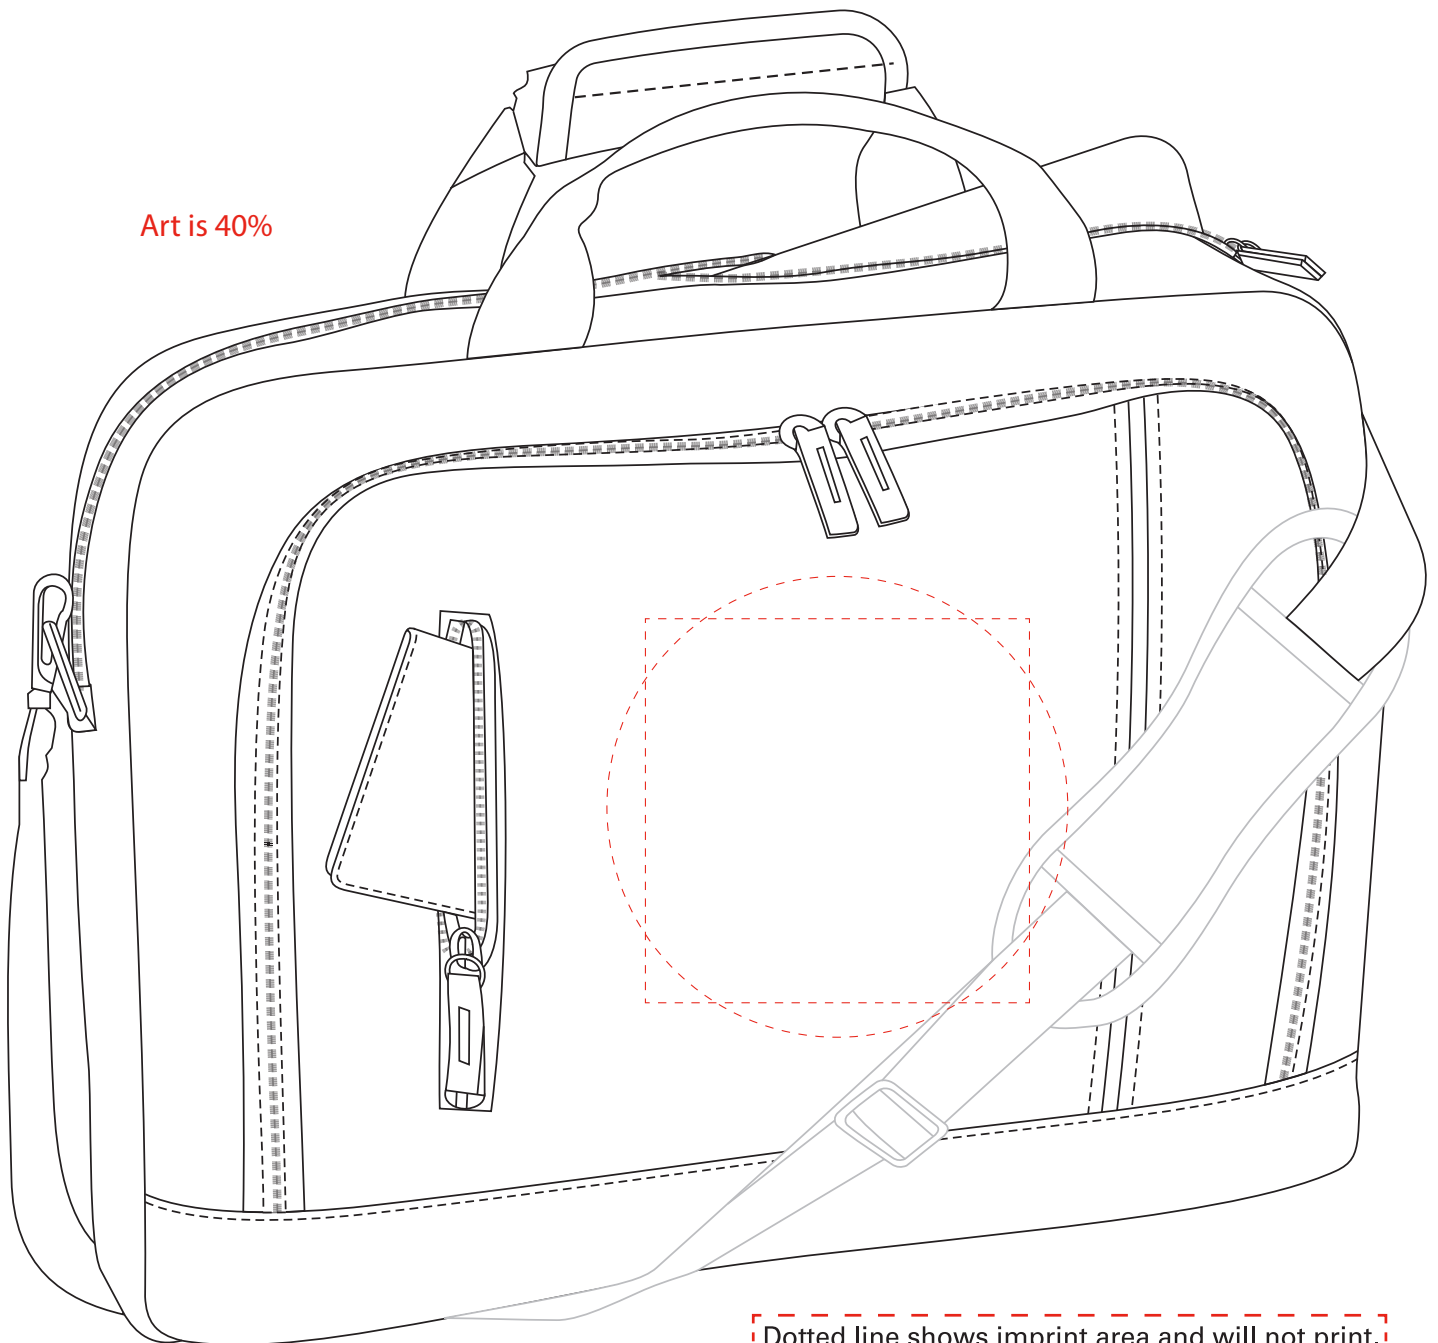

BG582

The City Compu-Case

Imprint area: 5" H x 5" W

Embroider area: 6" Diameter

Art is 40%

Art is 40%

Dotted line shows imprint area and will not print.