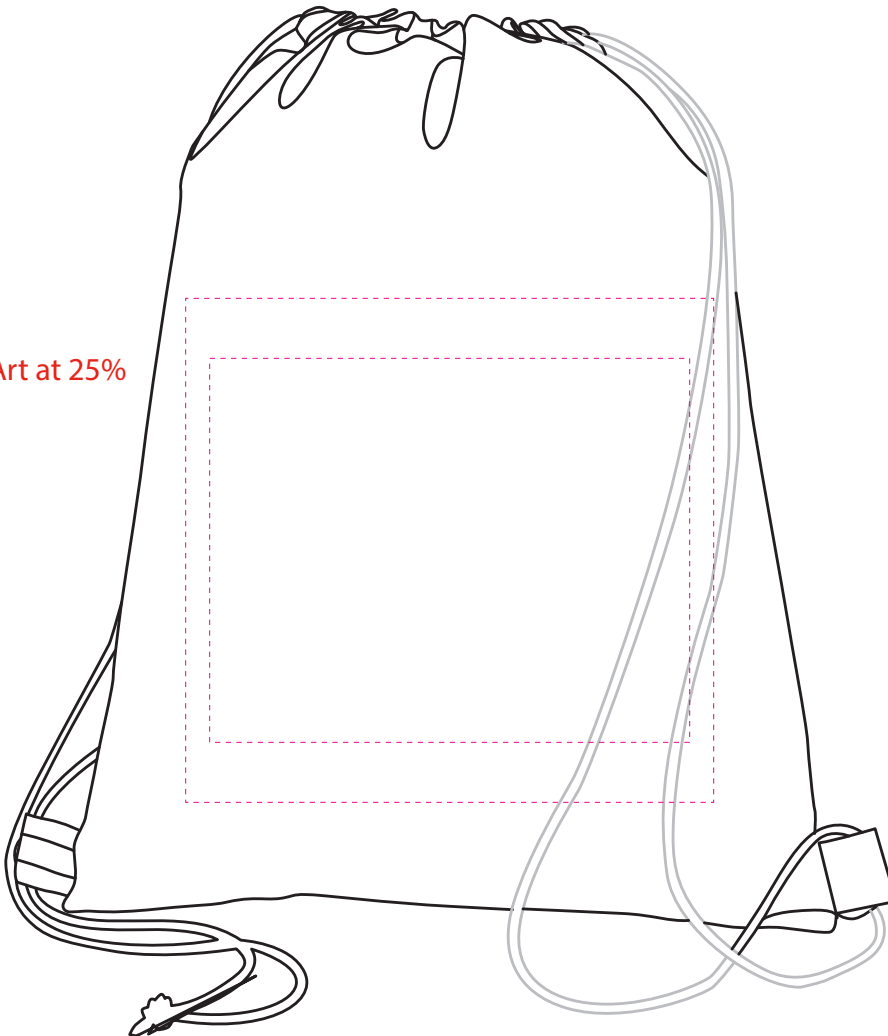

BG660

Featherlite Quick Draw Pack

Imprinted: 10.5"H x 11"W

4CP Imprint: 8"H x 10"W

Art at 35%

Art at 25%

Dotted line shows imprint area and will not print.