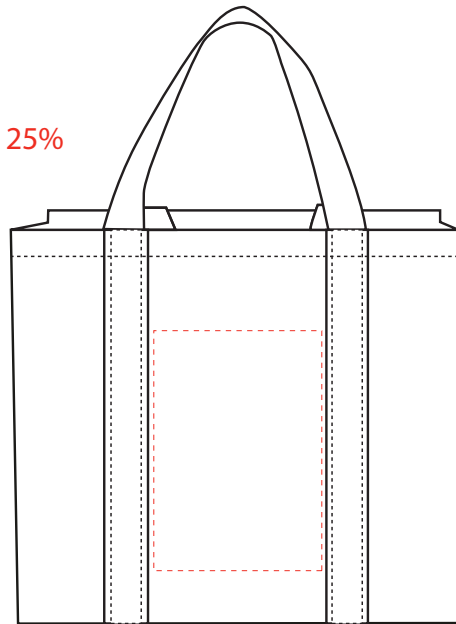

BG745

4-in-1 Shopping Kit

Imprinted: 5" H x 3.5" W

Art at 25%

Art at 100%

shown = shopping tote

[Dotted line shows imprint area and will not print.]