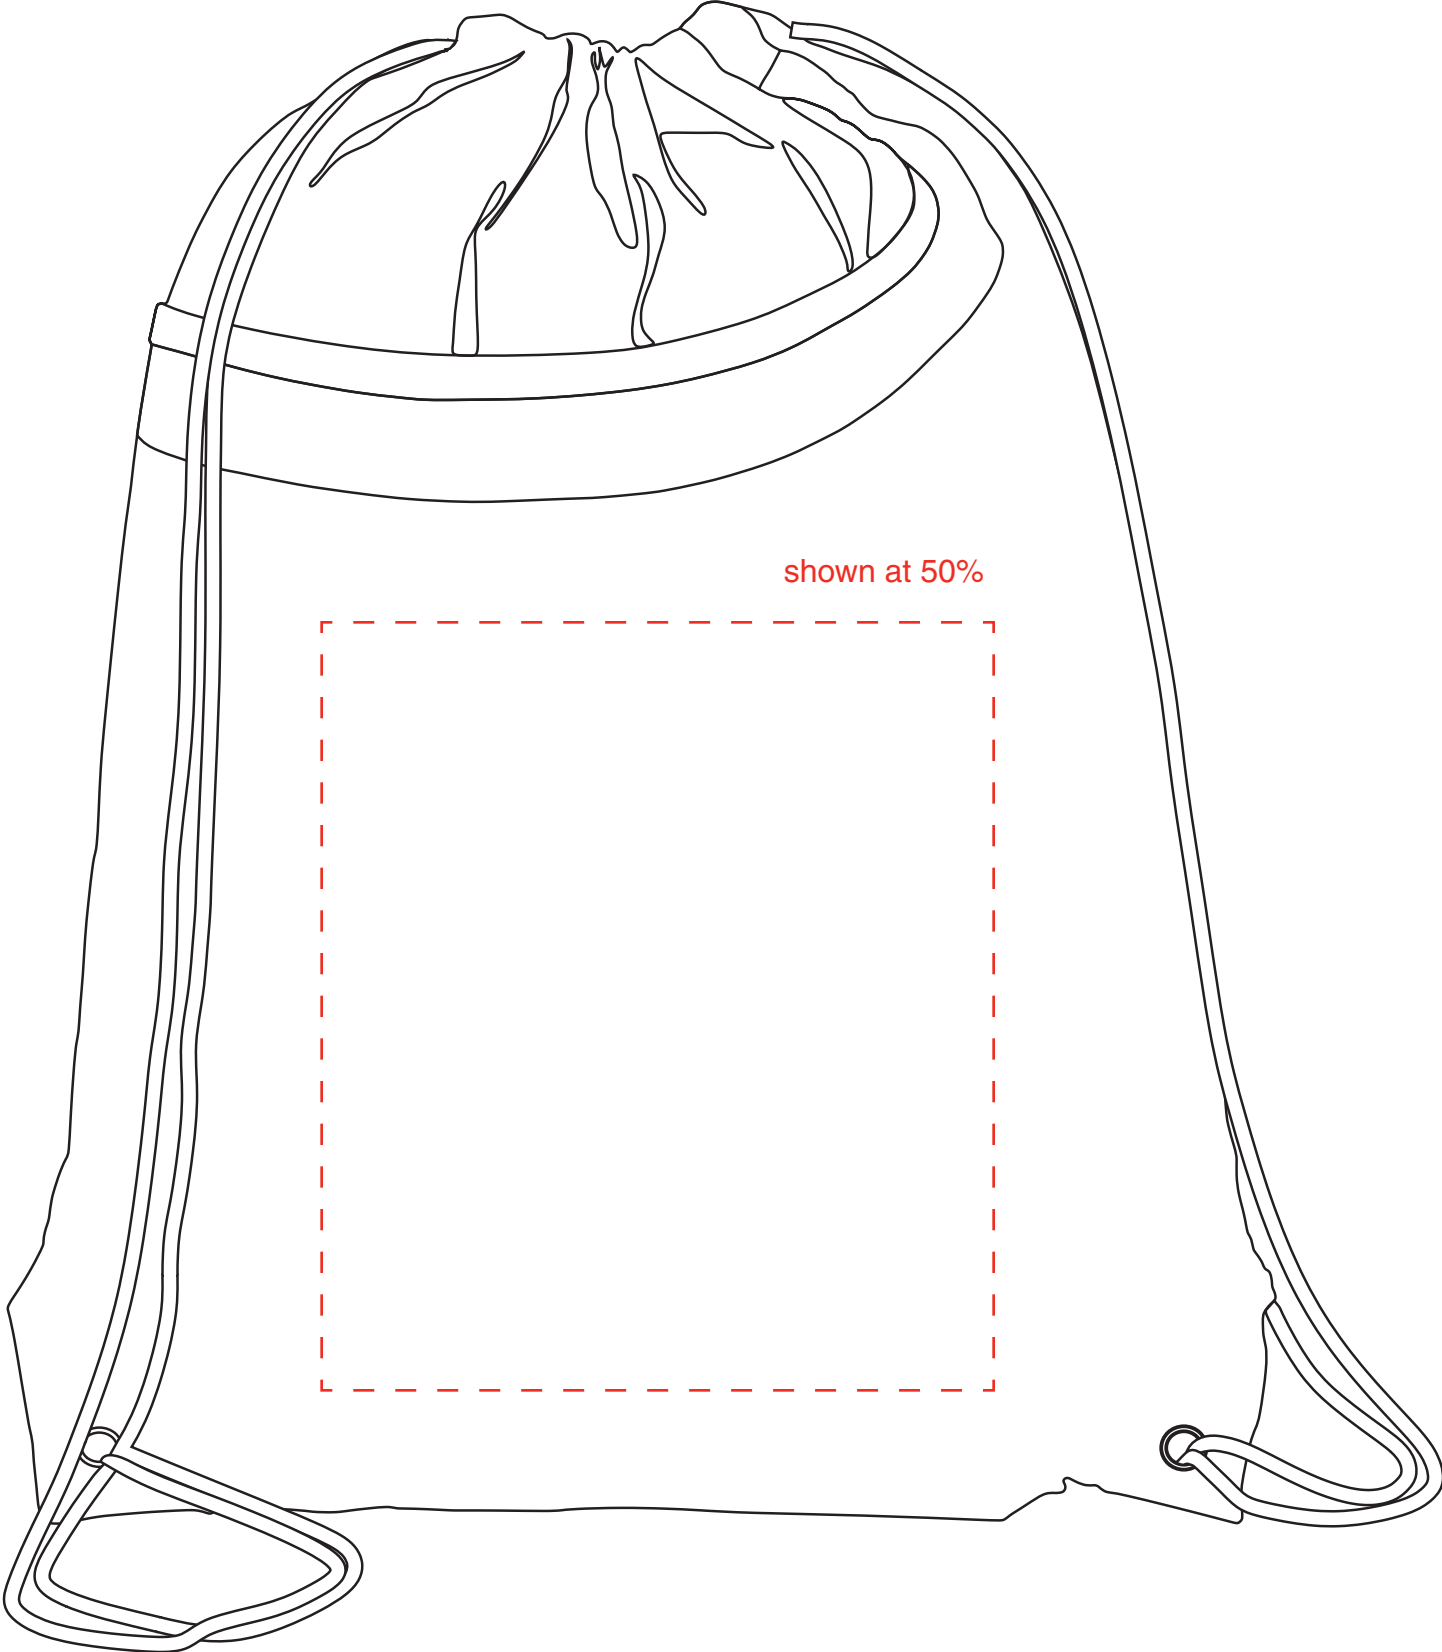

BG853

The Hook Drawstring Backpack

Imprint area: 8”H x 7”W

shown at 50%