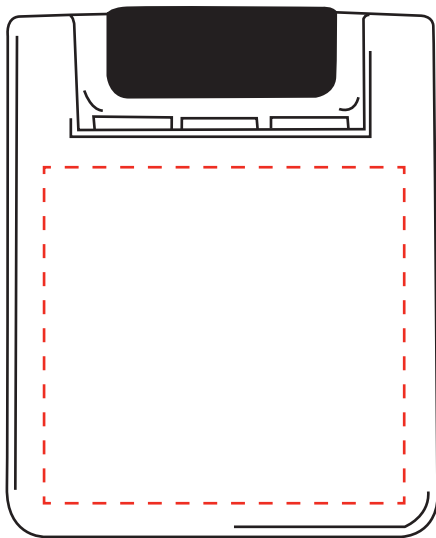

CH05

Cell Phone Holder & Cleaner

Imprint area: 1.75" H x 1.875" W

Dotted line shows imprint area and will not print.