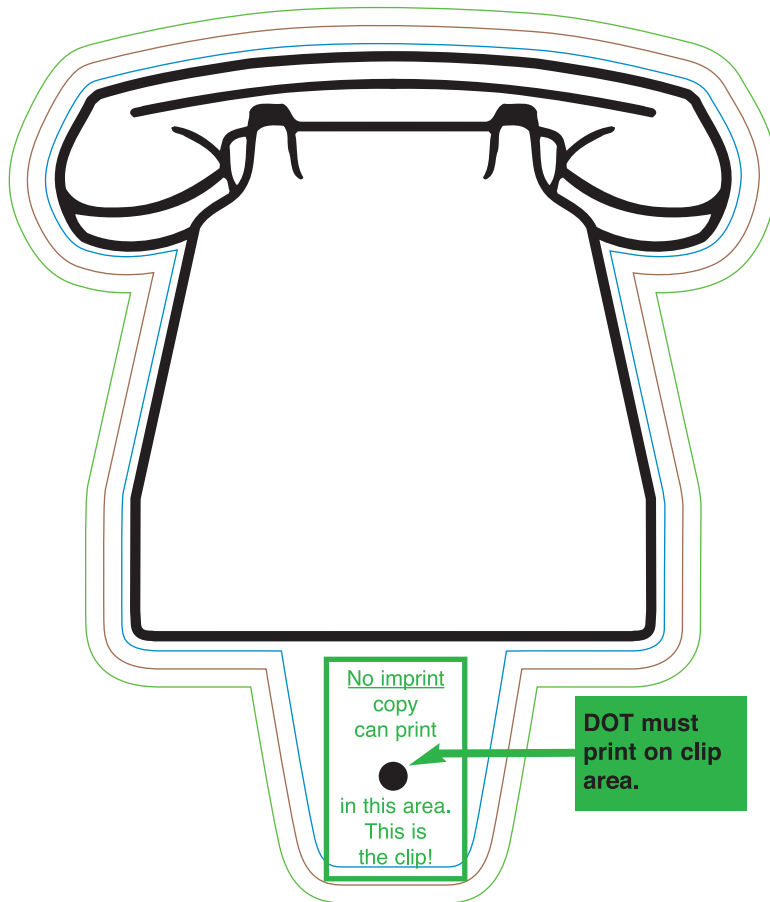

Item Number: CLM02

Item Size: 3.81" X 4.475"

Imprint Area: 3.623" x 4.287"

This item includes stock graphics.

BLEED AREA

Art intended to print to the edge must extend 3/32" outside die cut line.

DIE CUT

Actual item size

IMPRINT AREA

Art not intended to print to the edge must remain 3/32" inside die cut line.

If the image has a reverse/full bleed background the white box behind the dot needs to be used to block out the imprint.