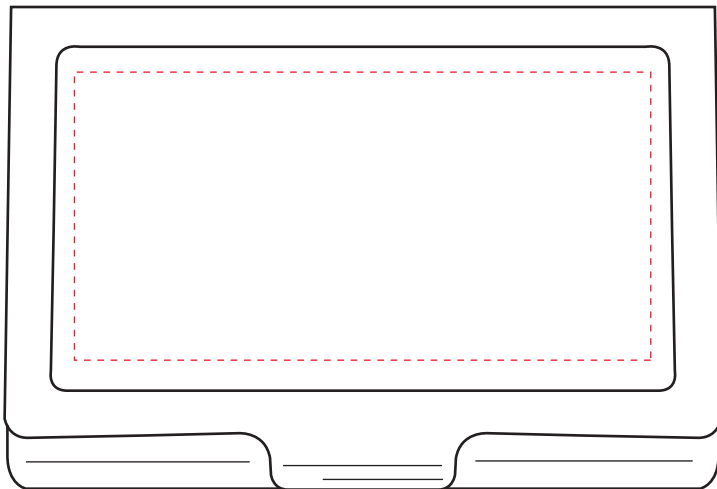

# D7022 Frame Business Card Case

Imprint area: 1.5" H X 3" W

Dotted line shows imprint area and will not print.