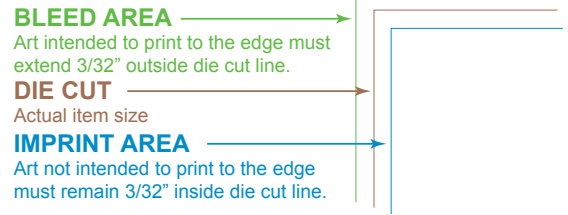

Item Number: DRES01

Item Size: 3.625" x 6"

Imprint Area: Imprint area varies
See below for imprint areas
Bleeds not suggested on individual kisscuts

The main layout diagram shows a large rectangular area defined by a green border (bleed area). Inside this, a brown border (die cut line) defines the overall item size. Within the brown border, there are two main sections:

- A large, empty rectangular area at the top, bounded by the blue imprint area line.
- A smaller rectangular area at the bottom, divided into two columns. The right column contains the text "Today I feel..." above a square area defined by a blue imprint area line. This square area is further nested by a brown die cut line and an outer green bleed area line.