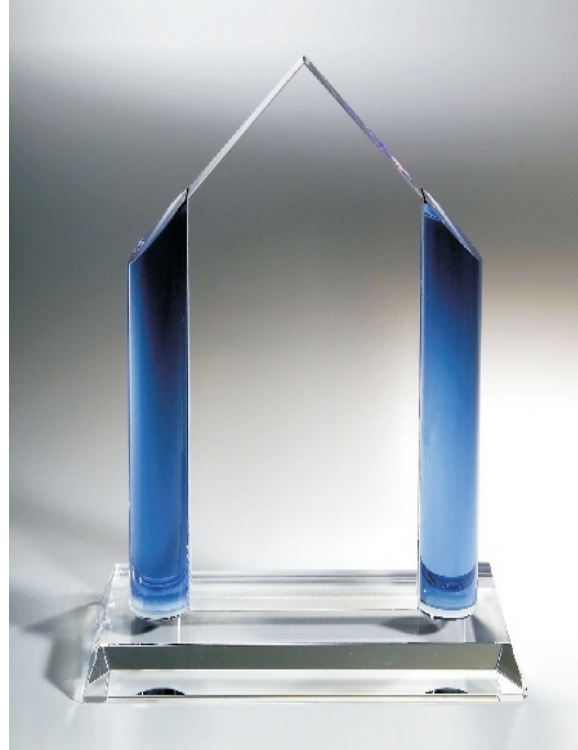

IC212 Sapphire Peak

Imprint area: 2W x 3H

Dotted line shows imprint area and will not print.

This art proof shows the approximate size, color and placement of your imprint relative to the size of the item.