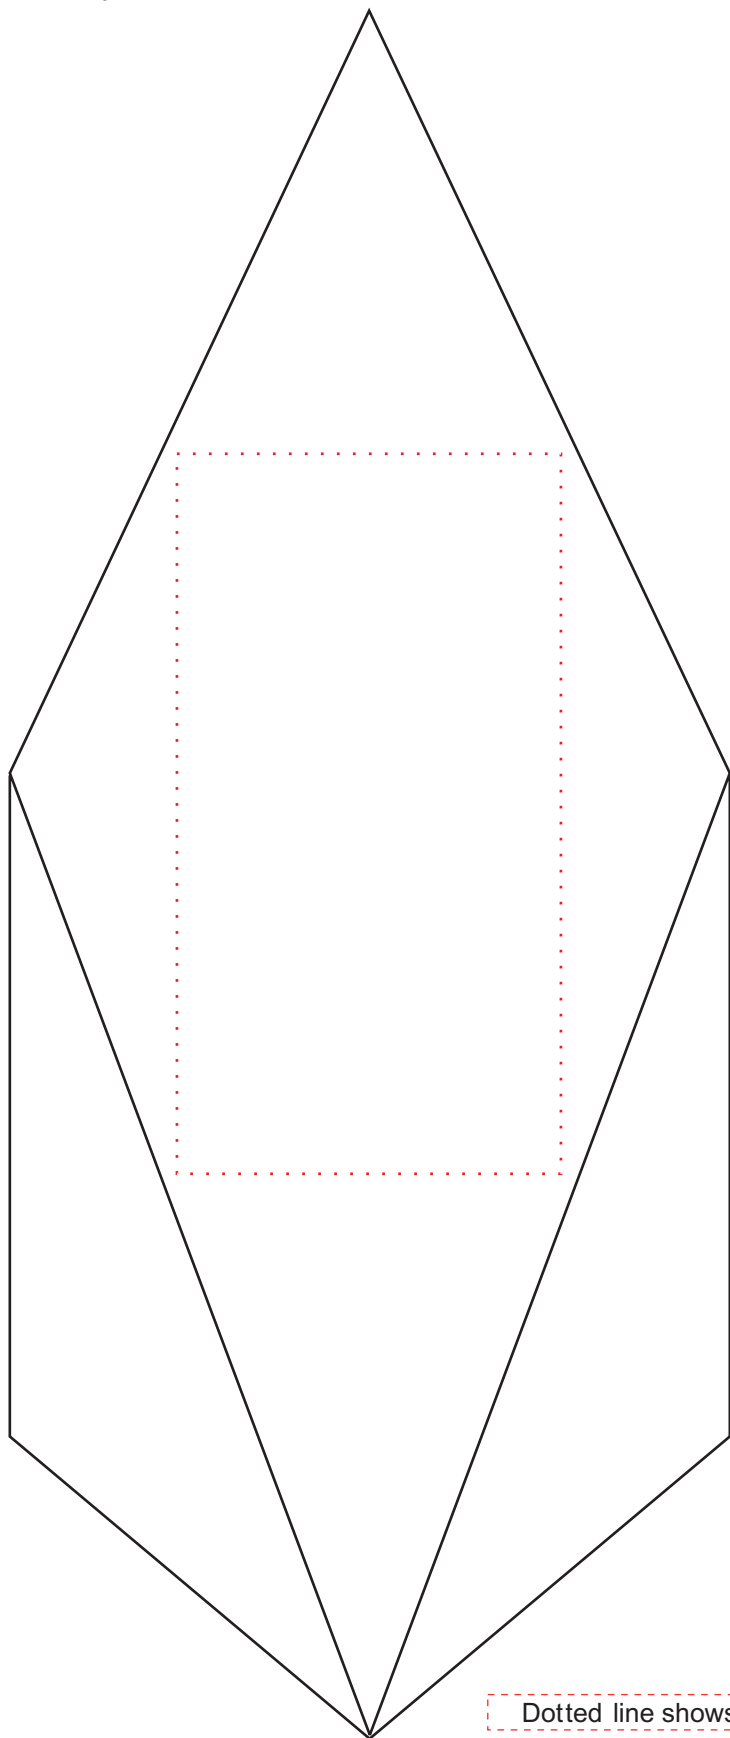

IC2452 Pure-Medium

Imprint area: 2W x 3.75H

Dotted line shows imprint area and will not print.

This art proof shows the approximate size, color and placement of your imprint relative to the size of the item.