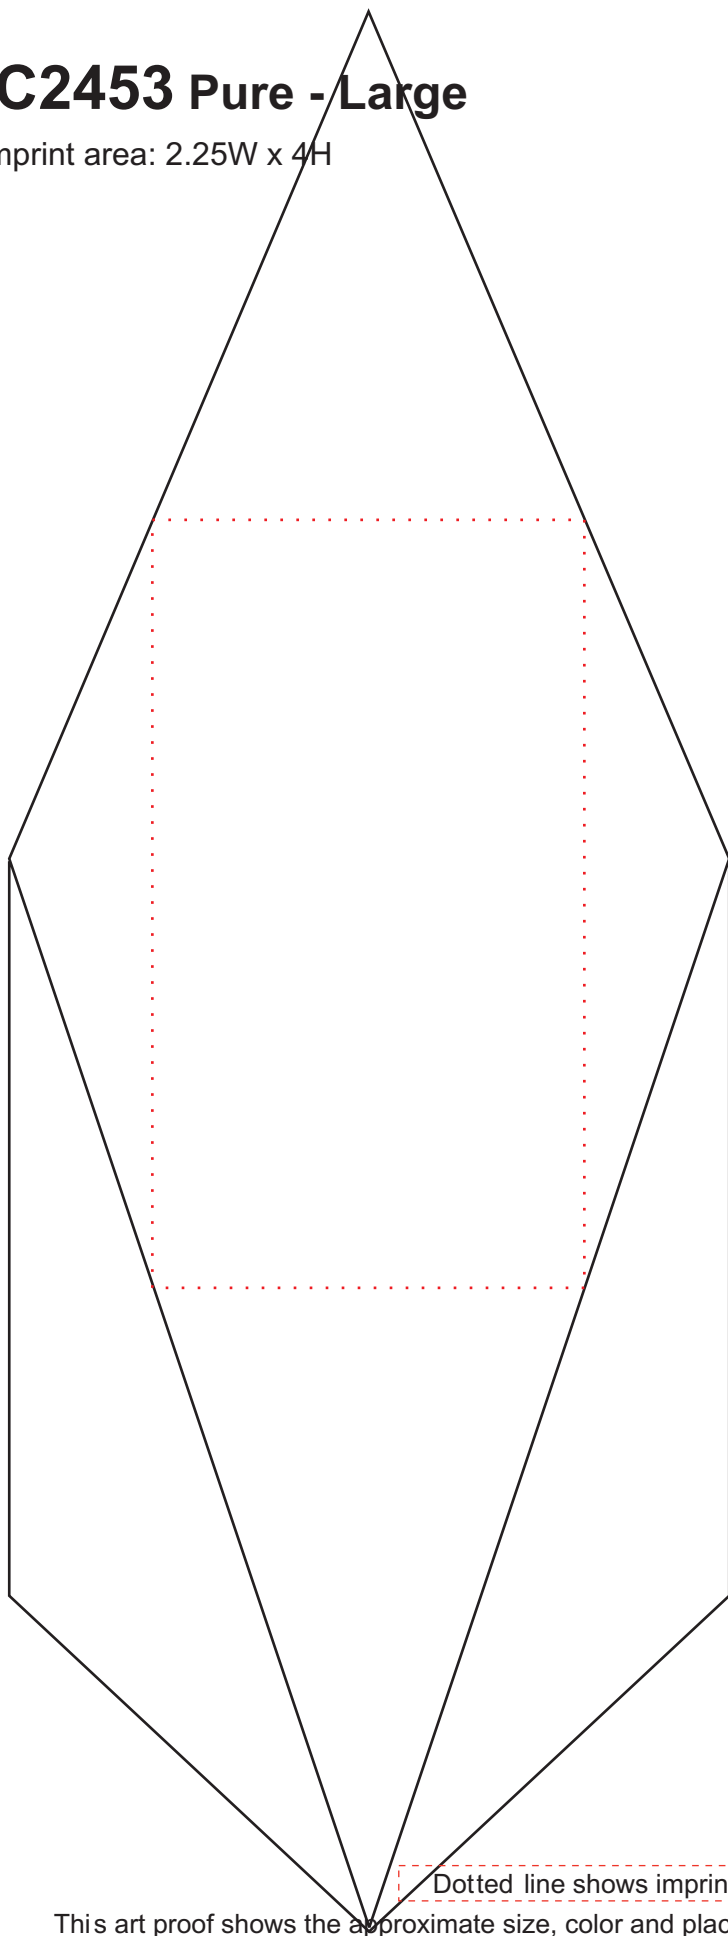

IC2453 Pure - Large

Imprint area: 2.25W x 4H

Dotted line shows imprint area and will not print.

This art proof shows the approximate size, color and placement of your imprint relative to the size of the item.