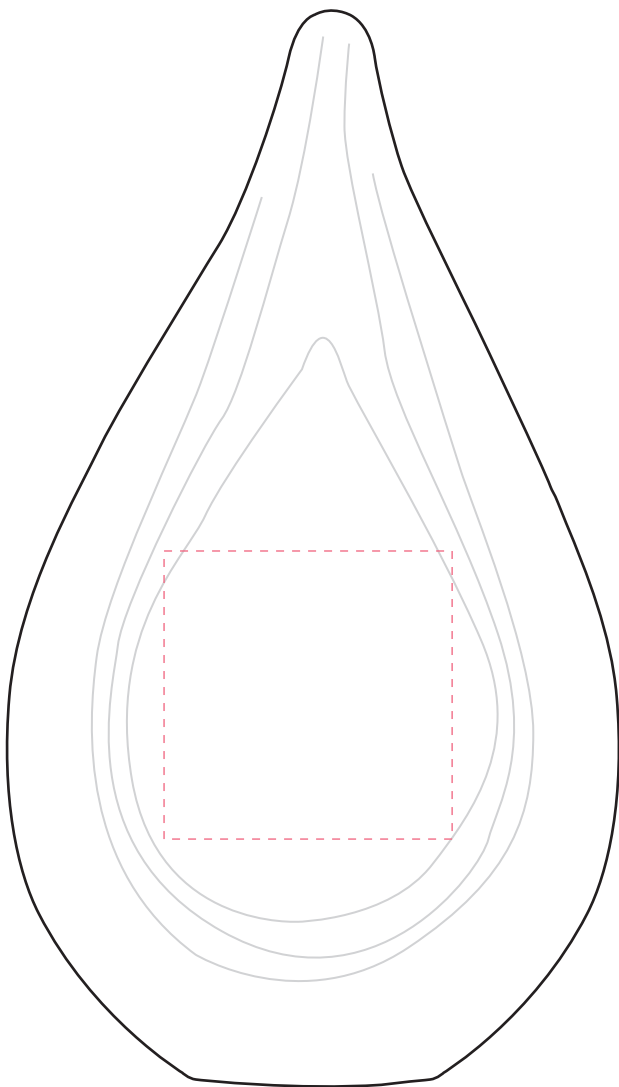

IC351

Fusion Art Glass Award

Imprint Area: 1.5 x 1.5

Dotted line shows imprint area and will not print.