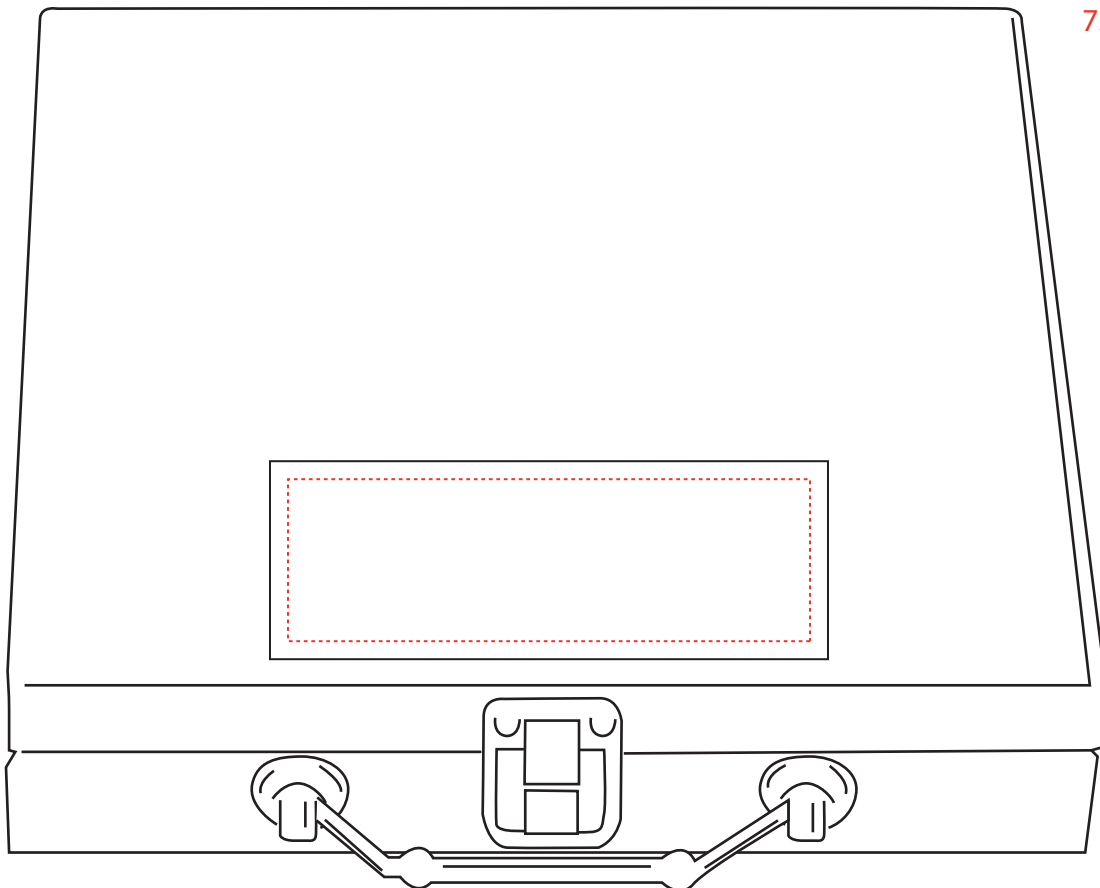

WORK ORDER # XXXXXXXXXX Date:

IC597 Wooden Box Poker Set

Imprint area: 1.125 x 3.625

Quantity:

actual plate size

75% size

Dotted line shows imprint area and will not print.

This art proof shows the approximate size, color and placement of your imprint relative to the size of the item.