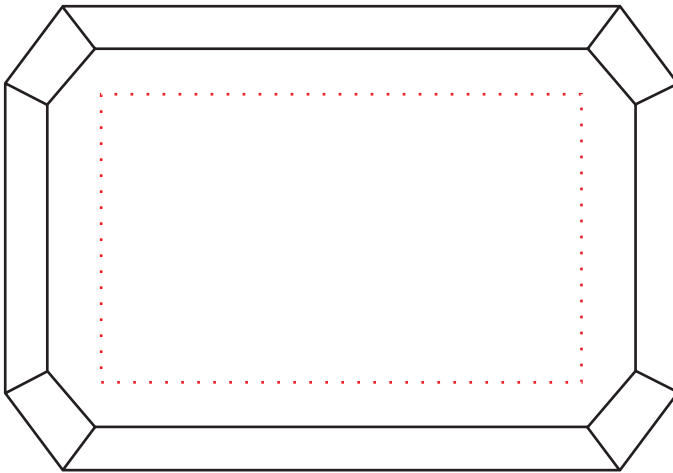

# IC6122 Rectangular Jade

Imprint area: 2.5W x 1.5H

Dotted line shows imprint area and will not print.