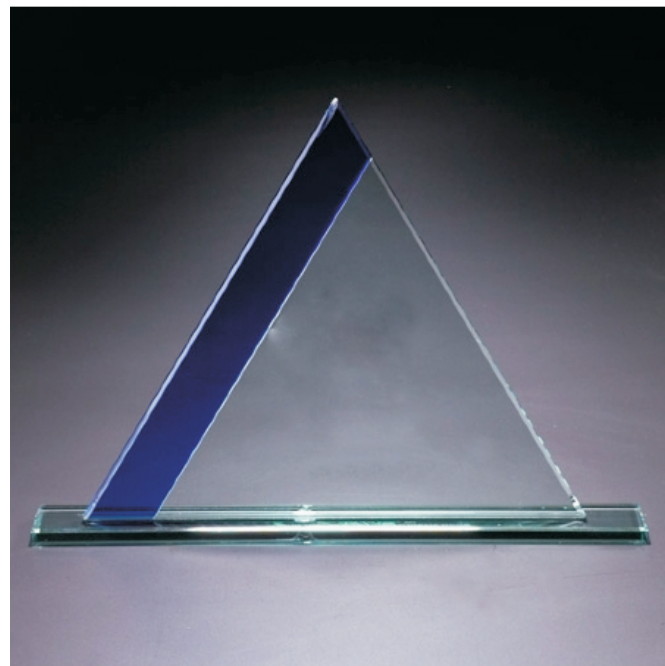

IC6127 Ascend - Large

Imprint area: 5.5W x 5H

50% of actual size

Dotted line shows imprint area and will not print.

This art proof shows the approximate size, color and placement of your imprint relative to the size of the item.