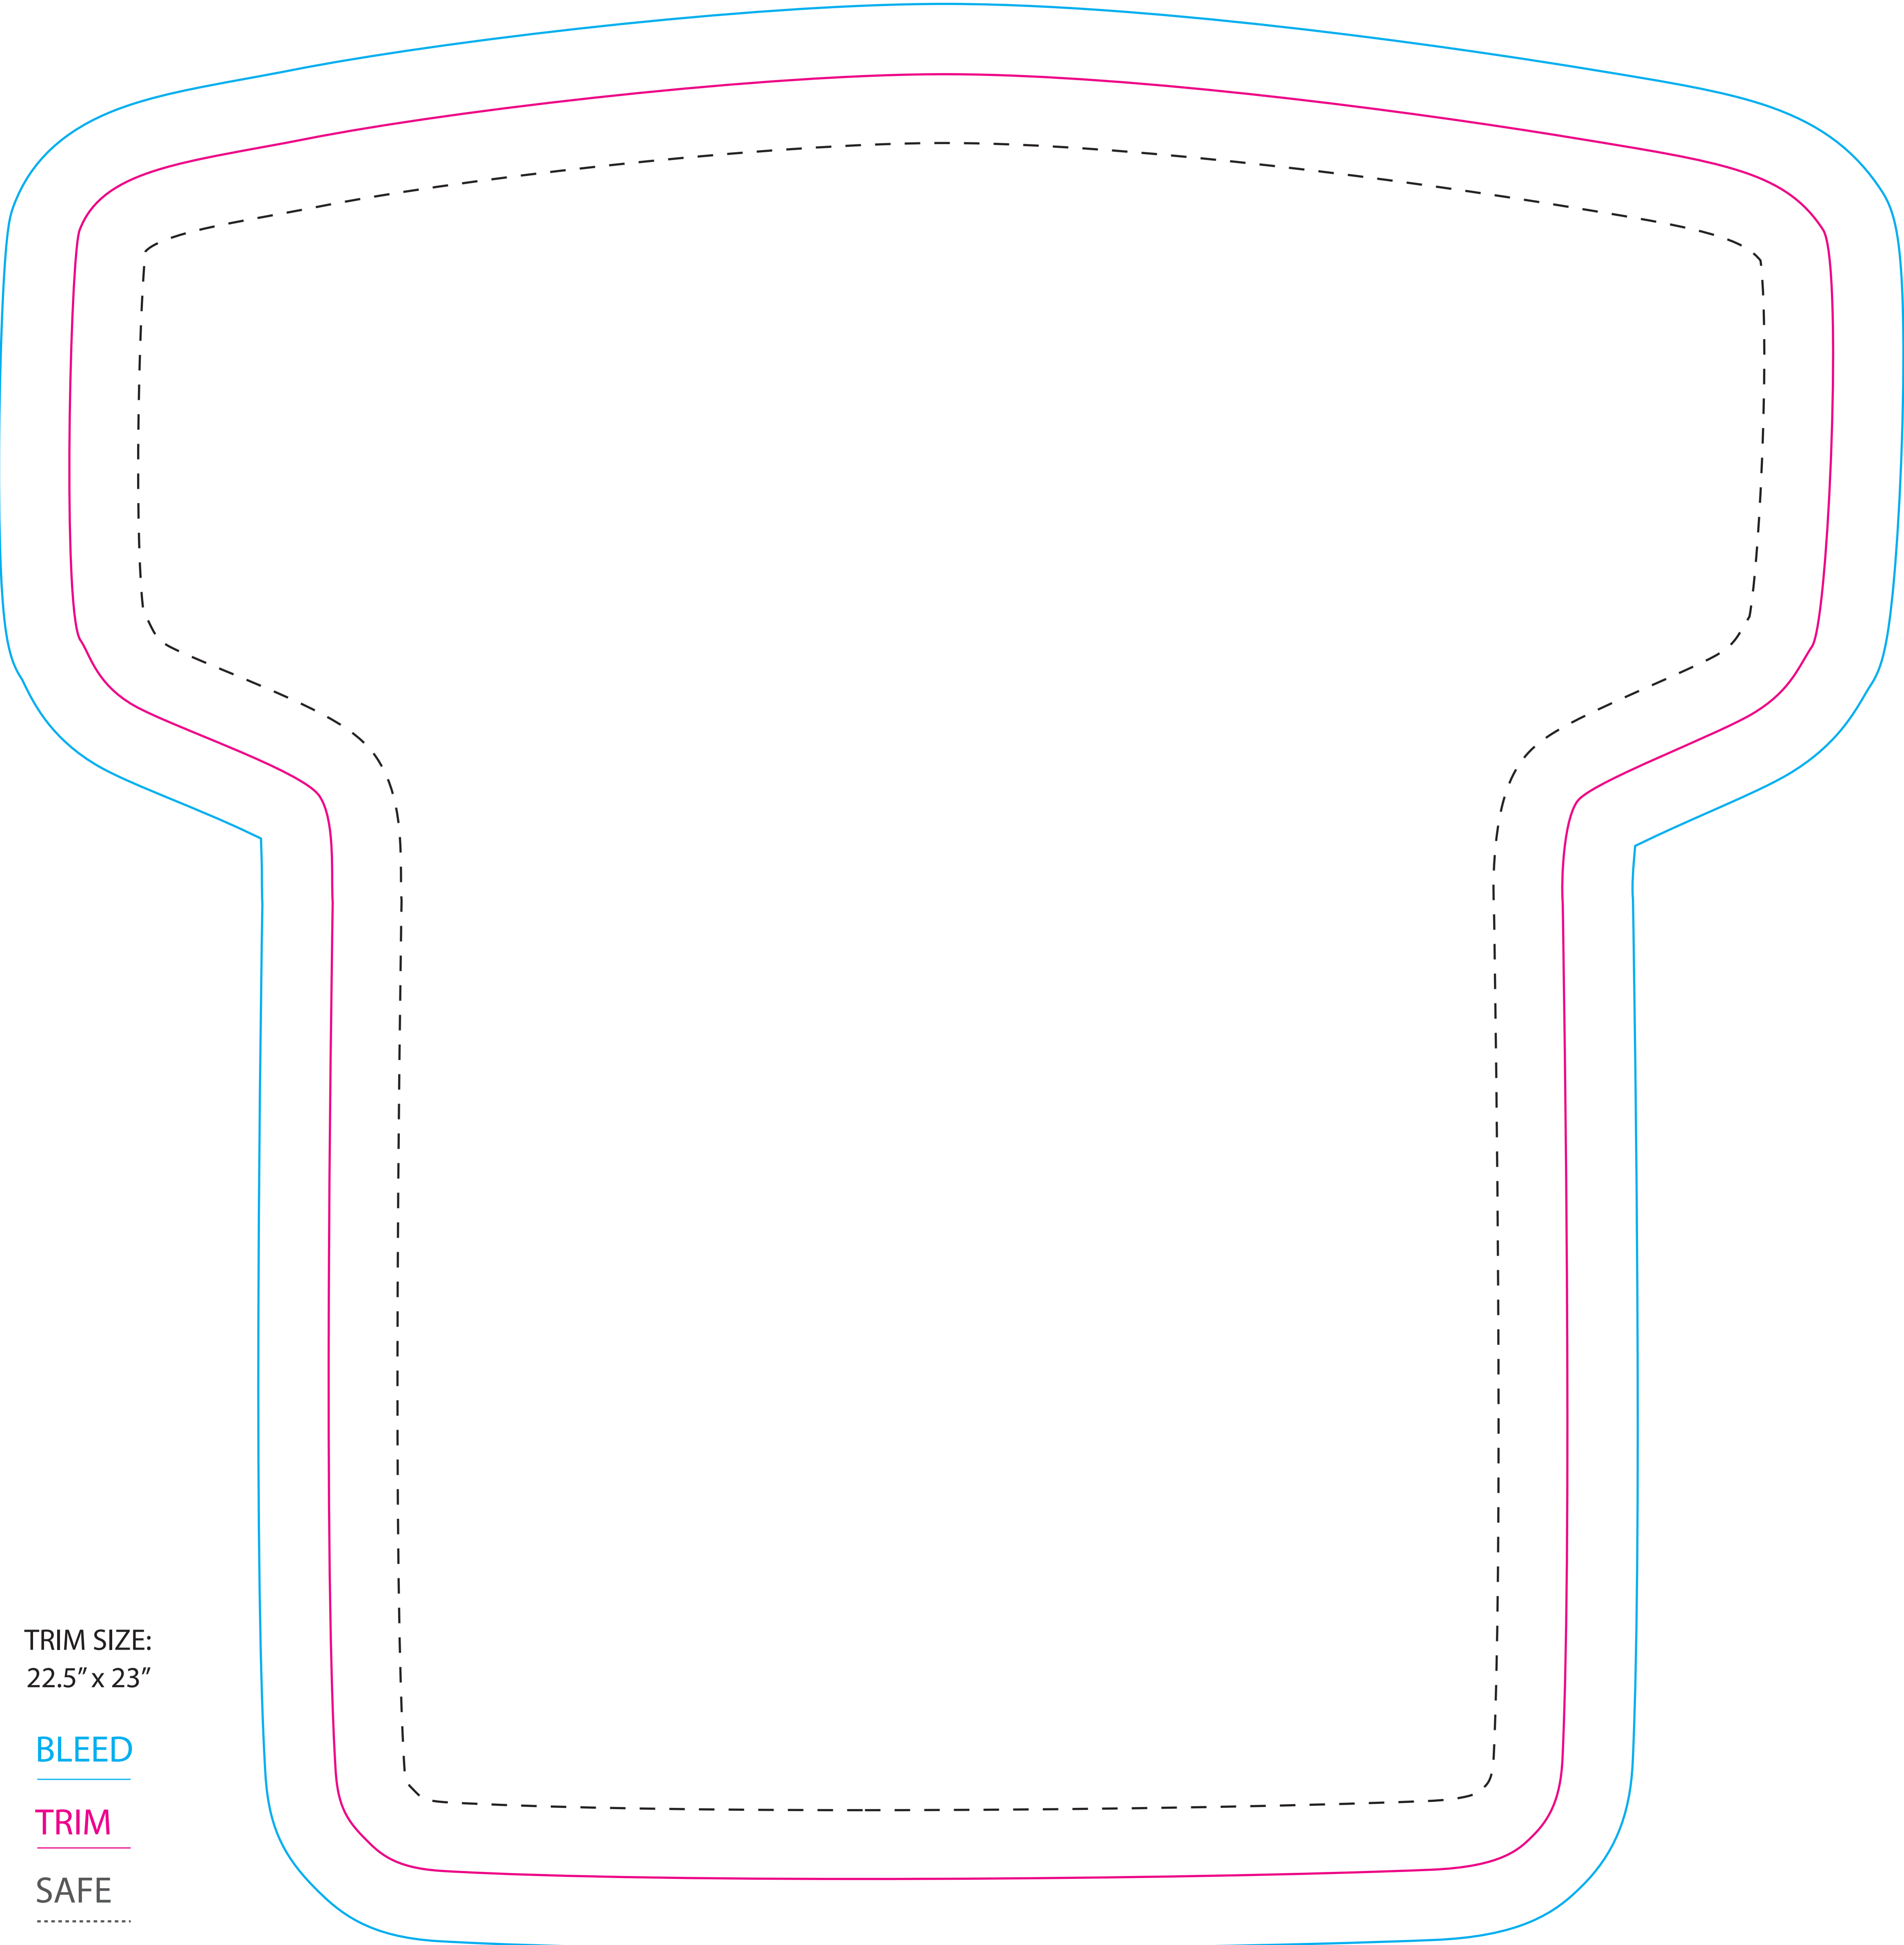

**JF2223**

**Fitness Jersey Shaped Towel**

4cp Imprint Area: 22 x 23

TRIM SIZE:  
22.5" x 23"

BLEED

TRIM

SAFE