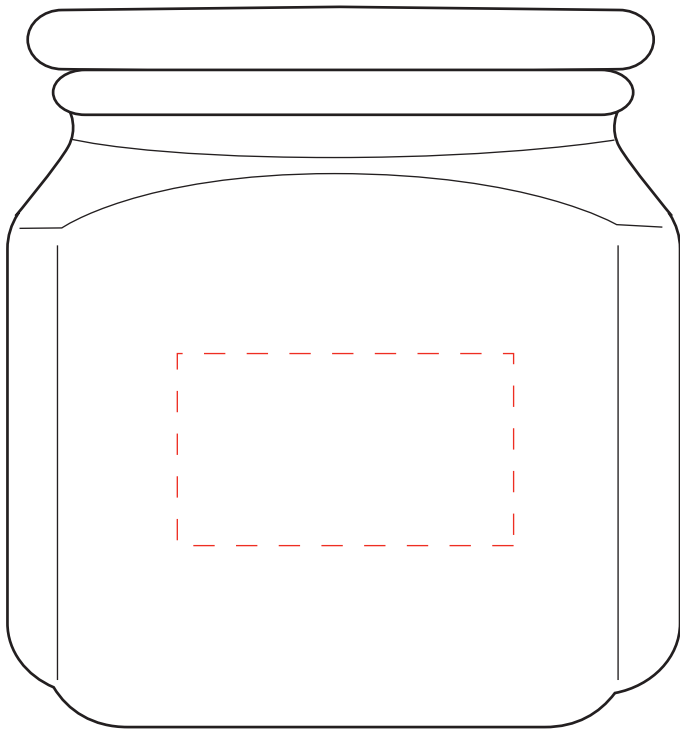

JRG10

Small Glass Jar

Imprint area: 1.75" w x 1" h

Dotted line shows imprint area and will not print.