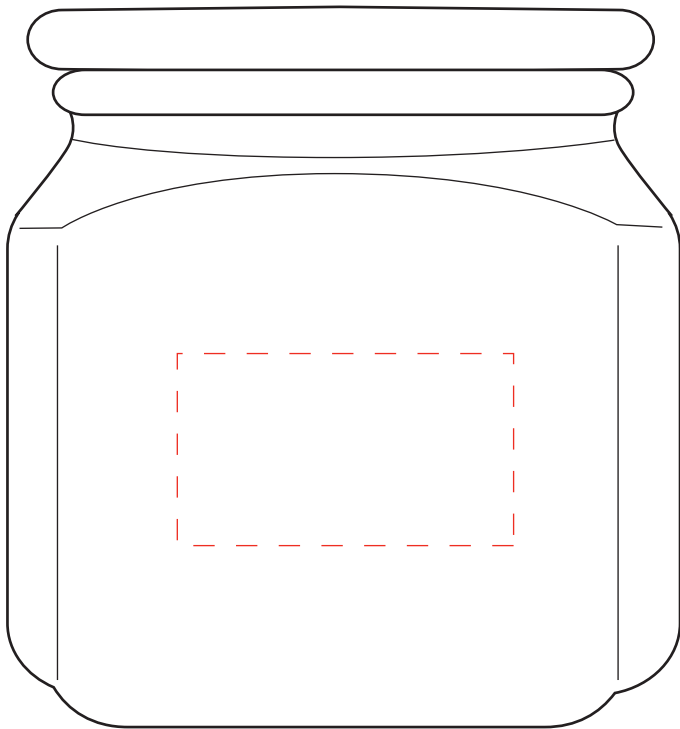

## Small Glass Jar

Imprint area: 1.75" w x 1" h

Dotted line shows imprint area and will not print.