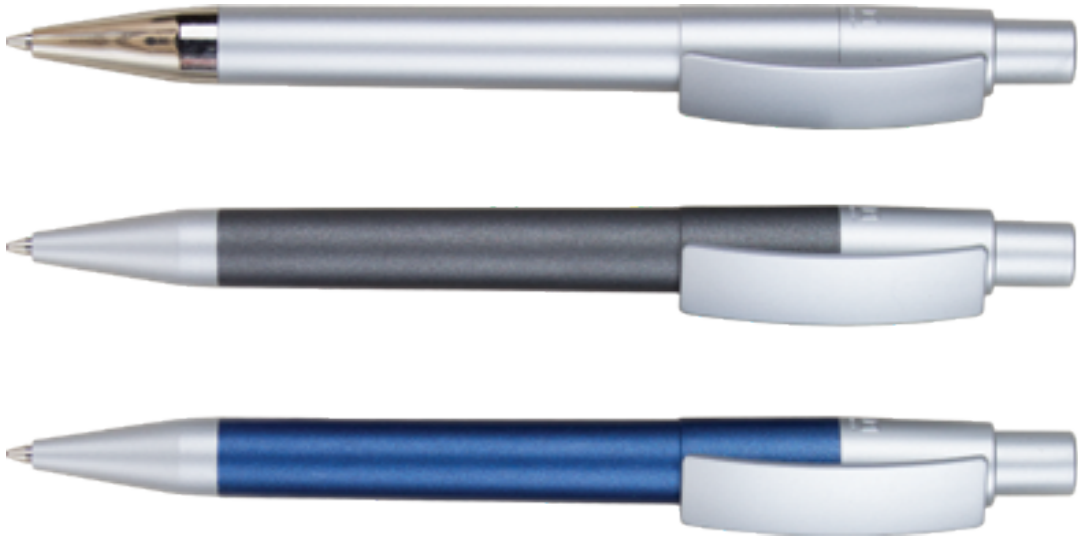

NX400

Plastic Pens

Pen Size: 5 1/2"

Front Barrel Imprint Area
45 mm x 9 mm

Clip Imprint Area
35 mm x 9 mm

Side Barrel Imprint Area
45 mm x 9 mm

Pad Print - Enter PMS Color Here

Dotted line shows imprint area and will not print.

VIRTUAL PROOF ONLY. Actual product and imprint may vary in color.

Because of the different colors and textures of substrates that are printed, we DO NOT guarantee exact PMS and/or color matches.