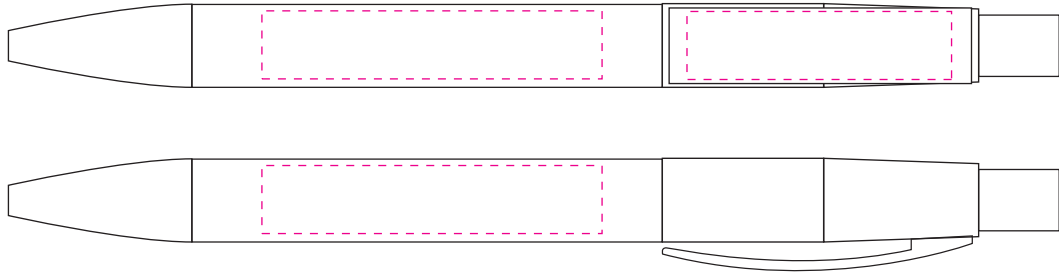

NX400

Plastic Pens

Pen Size: 5 1/2"

Front Barrel Imprint Area
45 mm x 9 mm

Clip Imprint Area
35 mm x 9 mm

Side Barrel Imprint Area
45 mm x 9 mm

Pad Print - Enter PMS Color Here

Dotted line shows imprint area and will not print.