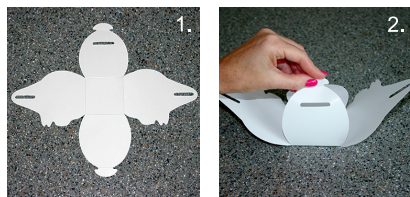

Artist Use Only: do not delete the following information!
Art intended to print to the edge must extend 3/32" outside the brown die line.
Art NOT intended to print to the edge must remain 3/32" inside the brown die line.

This item includes STOCK graphics.

INSTRUCTIONS:

1. Punch out bank and fold at scores.
2. Press tabs together.
3. Bring one slotted side over tabs.
4. Bring second slotted side over tabs.

Push down on the top lightly a few times to give the bank a round shape.