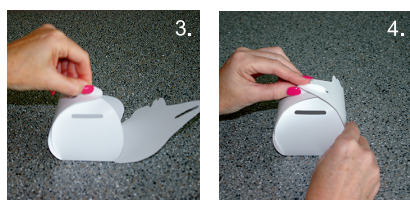

Artist Use Only: do not delete the following information!
Art intended to print to the edge must extend 3/32" outside the brown die line.
Art NOT intended to print to the edge must remain 3/32" inside the brown die line.

This item includes STOCK graphics.

INSTRUCTIONS:

1. Punch out bank and fold at scores.
2. Press tabs together.
3. Bring one slotted side over tabs.
4. Bring second slotted side over tabs.

Push down on the top lightly a few times to give the bank a round shape.