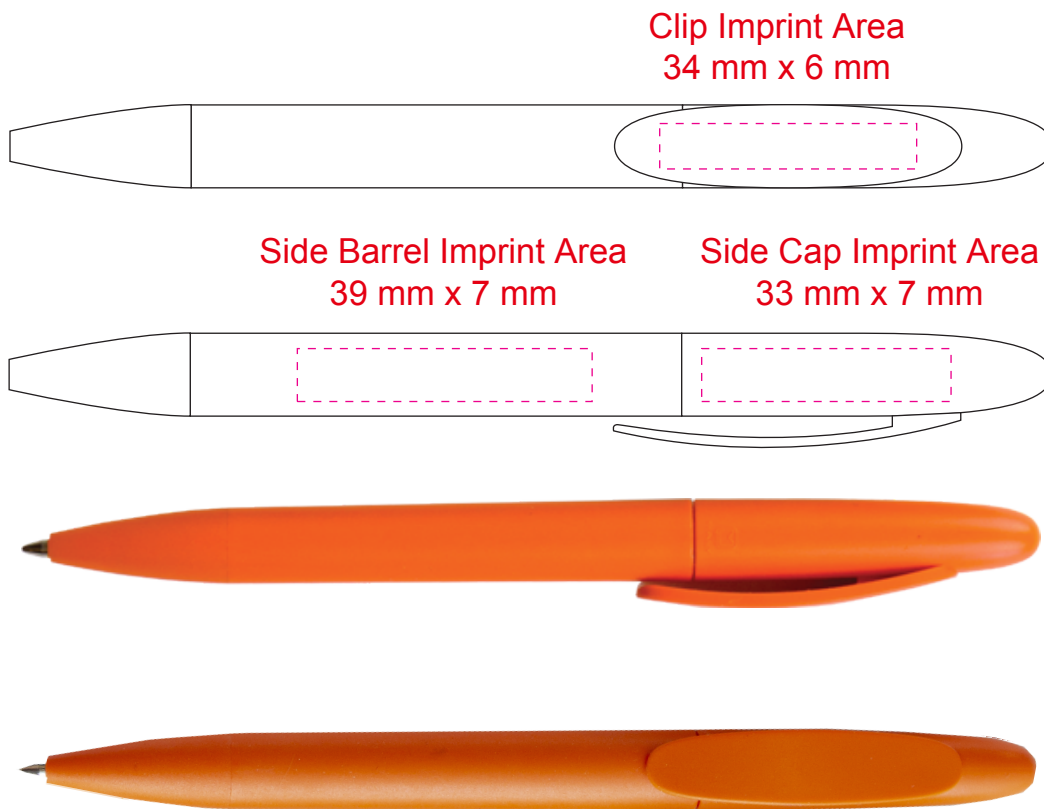

Italian Color Pens

Made in Italy

Pen Size: 5 7/16"

Pad Print - Enter PMS Color Here

Dotted line shows imprint area and will not print.

VIRTUAL PROOF ONLY. Actual product and imprint may vary in color.

Because of the different colors and textures of substrates that are printed, we DO NOT guarantee exact PMS and/or color matches.