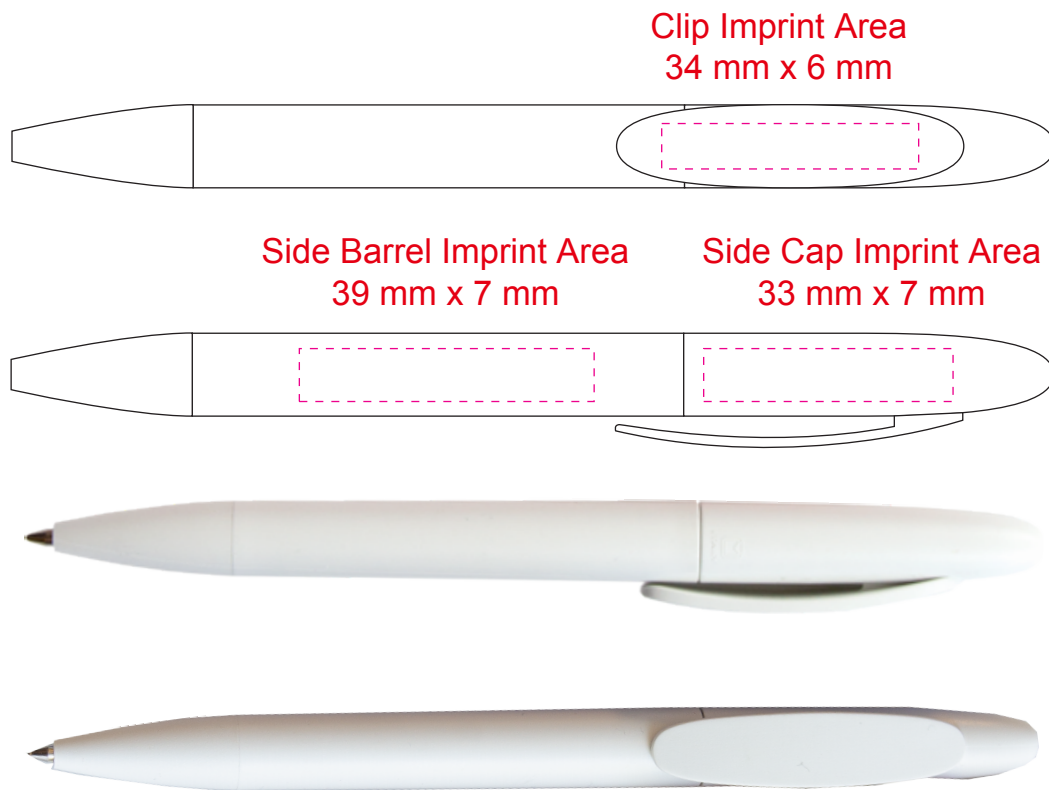

Italian Color Pens

Made in Italy

Pen Size: 5 7/16"

Pad Print - Enter PMS Color Here

Dotted line shows imprint area and will not print.

VIRTUAL PROOF ONLY. Actual product and imprint may vary in color.

Because of the different colors and textures of substrates that are printed, we DO NOT guarantee exact PMS and/or color matches.