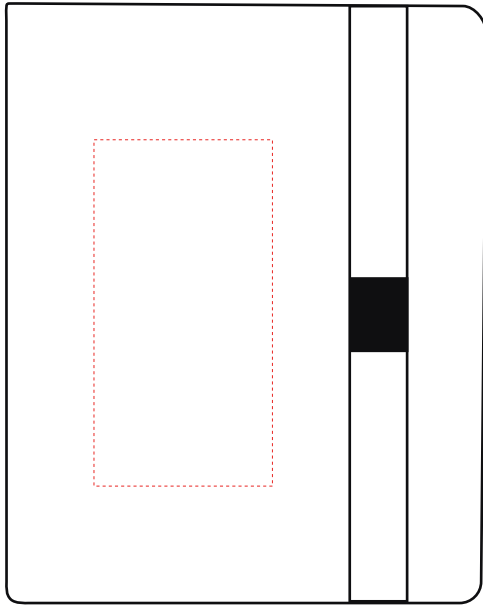

ST060

In-Line Padfolio

Imprint area: 9"H x 4.5"W

Art at 25%

Art at 75%

Dotted line shows imprint area and will not print.