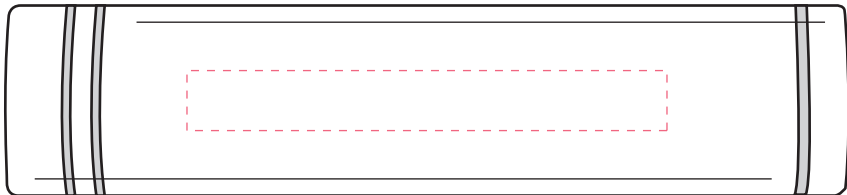

## Flashlight Power Bank 2200

Imprint Size: .3125 x 2.5

Dotted line shows imprint area and will not print.