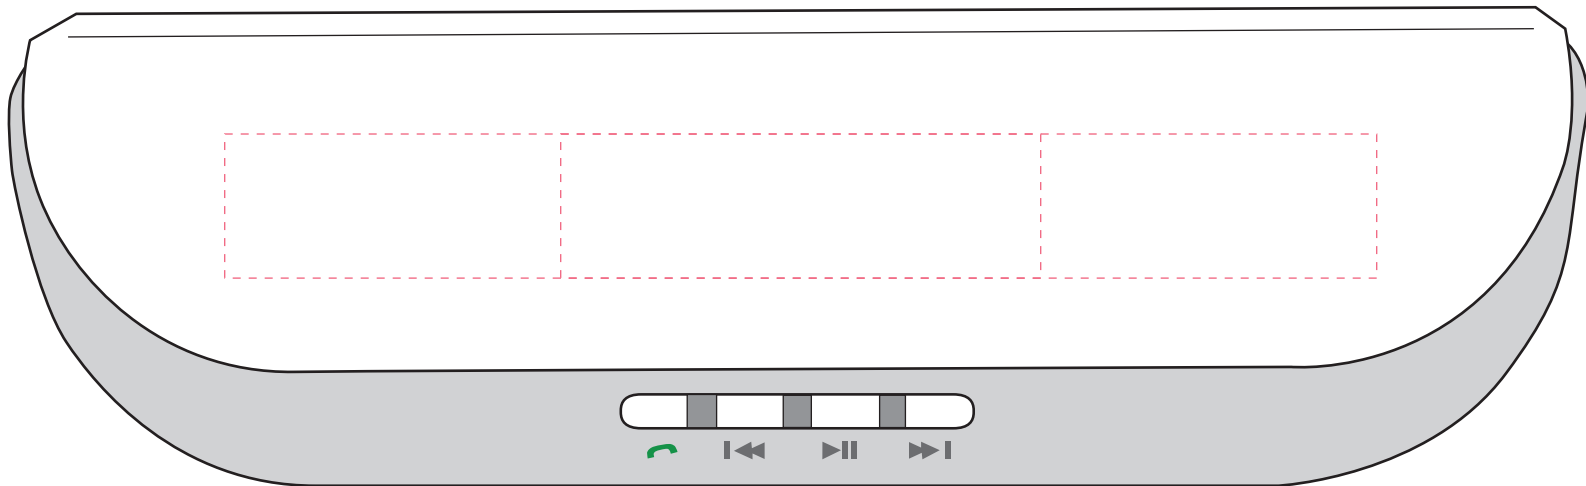

TEK144

Turner Radio and Bluetooth Speaker

Imprinted 4cp: .75"H x 6"W

Imprinted PP: .75"H x 2.5"W

Dotted line shows imprint area and will not print.