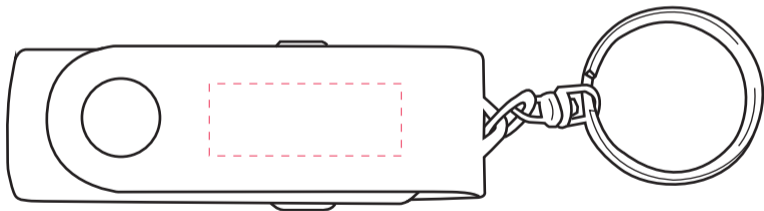

TEK146

Keychain USB Car Adaptor

Imprinted: .375 x 1

Dotted line shows imprint area and will not print.