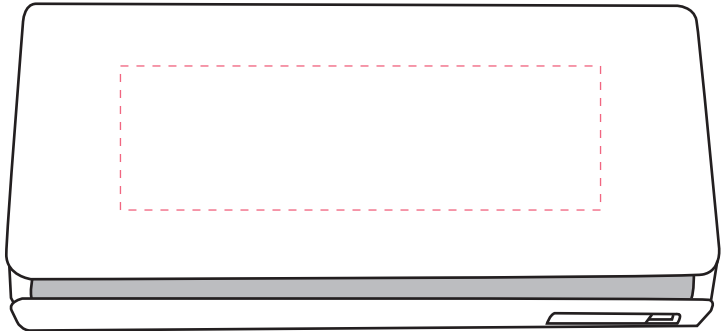

TEK159

Flashlight Power Bank 4000

Imprint area: .75"H x 2.5"W

Dotted line shows imprint area and will not print.