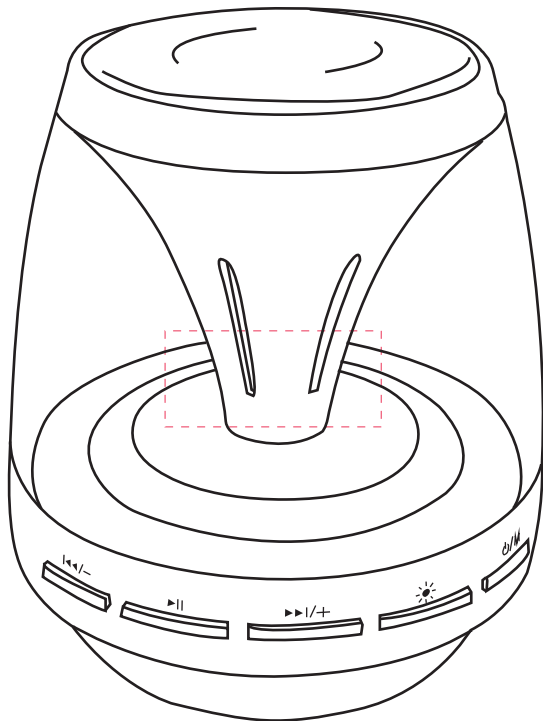

## Light Snow Bluetooth Speaker

Imprint Size: .5 x 1.125

Dotted line shows imprint area and will not print.