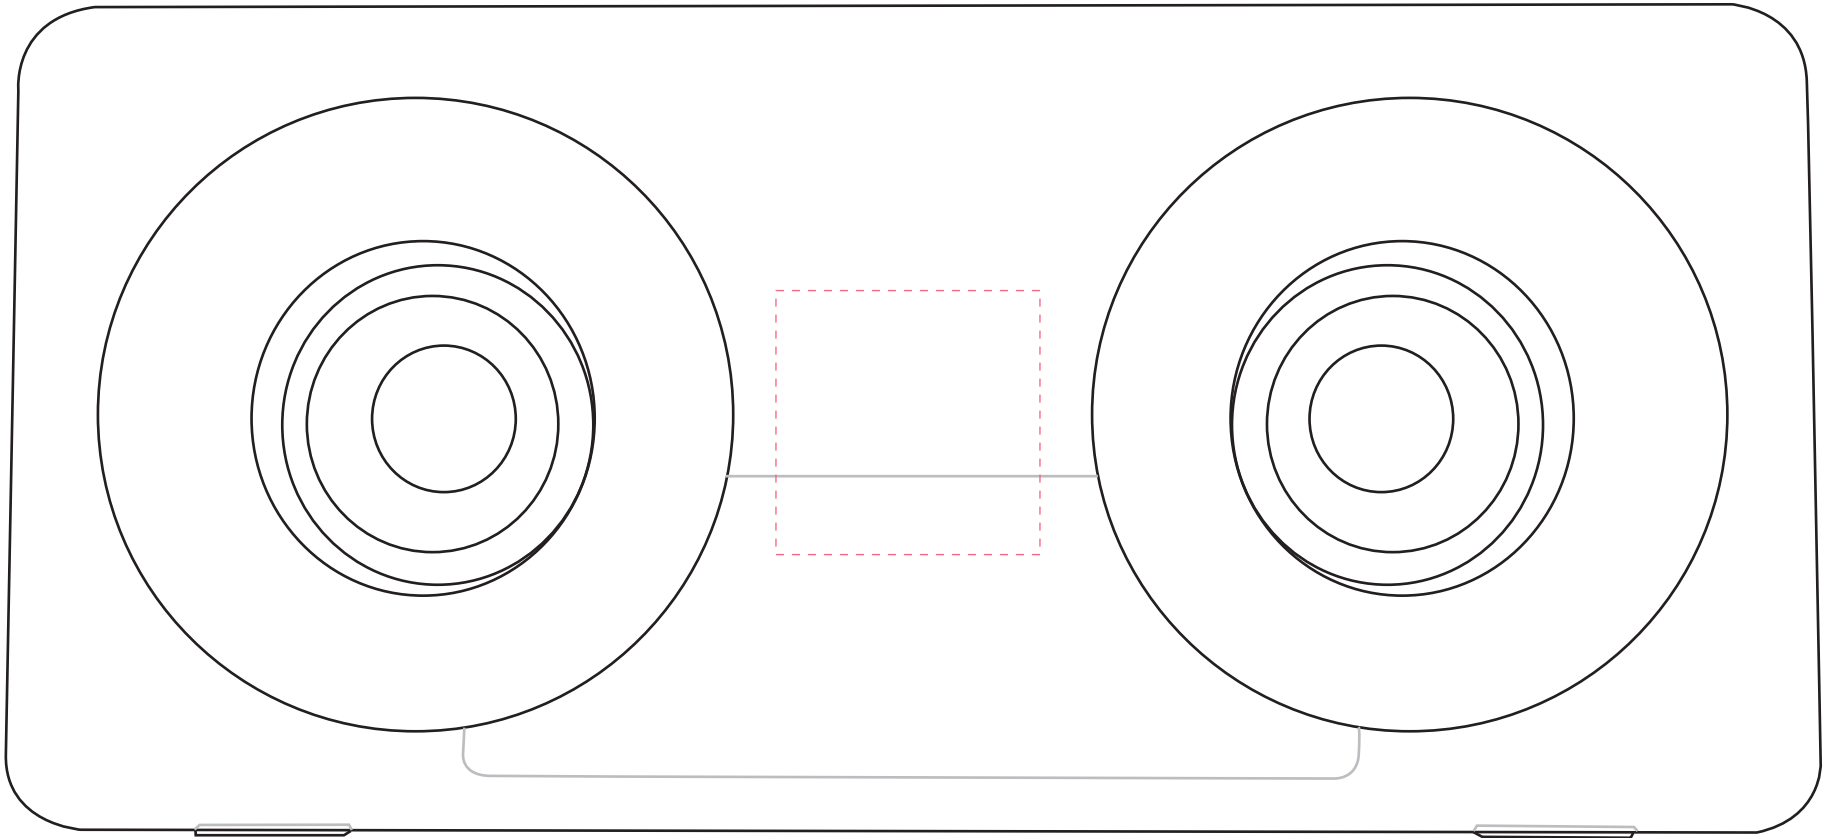

# TEK177

## Acrylic Bluetooth Stereo Speaker

Imprint Area: 1.375 x 1.375

100% size

Dotted line shows imprint area and will not print.