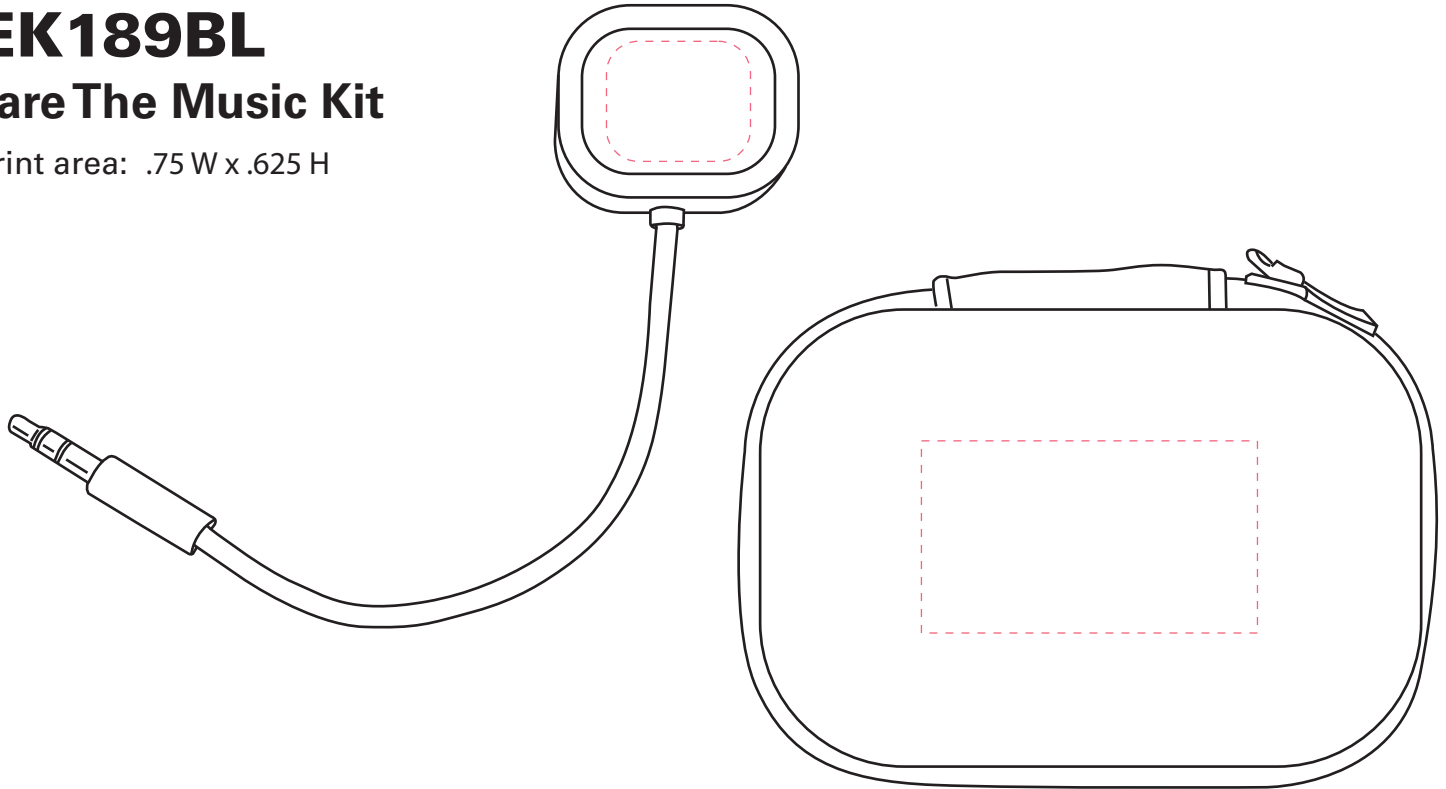

# TEK189BL

## Share The Music Kit

Imprint area: .75 W x .625 H

Secondary Imprint area: 1 x 1.75

Dotted line shows imprint area and will not print.

This art proof shows the approximate size, color and placement of the art imprint relative to the size of the item.