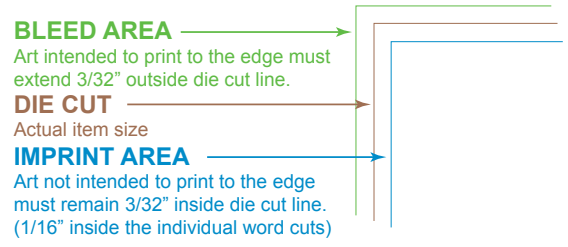

Item Number: WORD06

Item Size: 3.5" x 3.75"

Imprint Area: Imprint area varies
See below for imprint areas
Bleeds not suggested on individual kisscuts

Artist Use Only: do not delete the following information!

Art intended to print to the edge must extend 3/32" outside the brown die line.
Art NOT intended to print to the edge must remain 3/32" inside the brown die line.

This item includes STOCK graphics.

ACHIEVE	always	#1	REACH	the	<i>my</i>
!		am		best	will
	I	determined	do	work	
expect		hard			