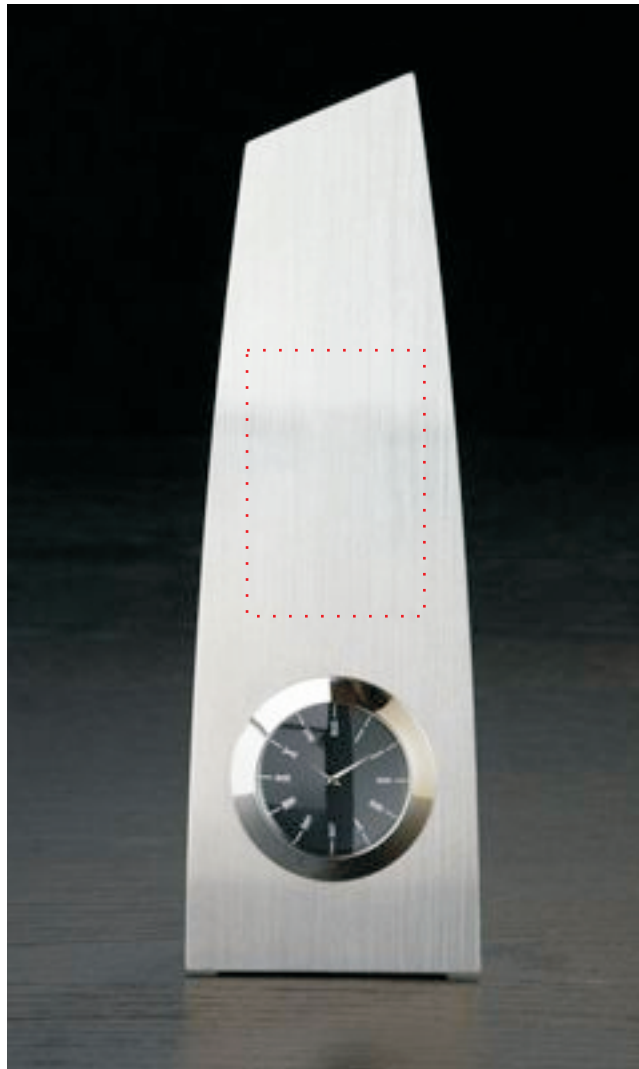

1586 Metal Trophy Clock

Imprint area: .2W x 3H

Dotted line shows imprint area and will not print.

This art proof shows the approximate size, color and placement of your imprint relative to the size of the item.