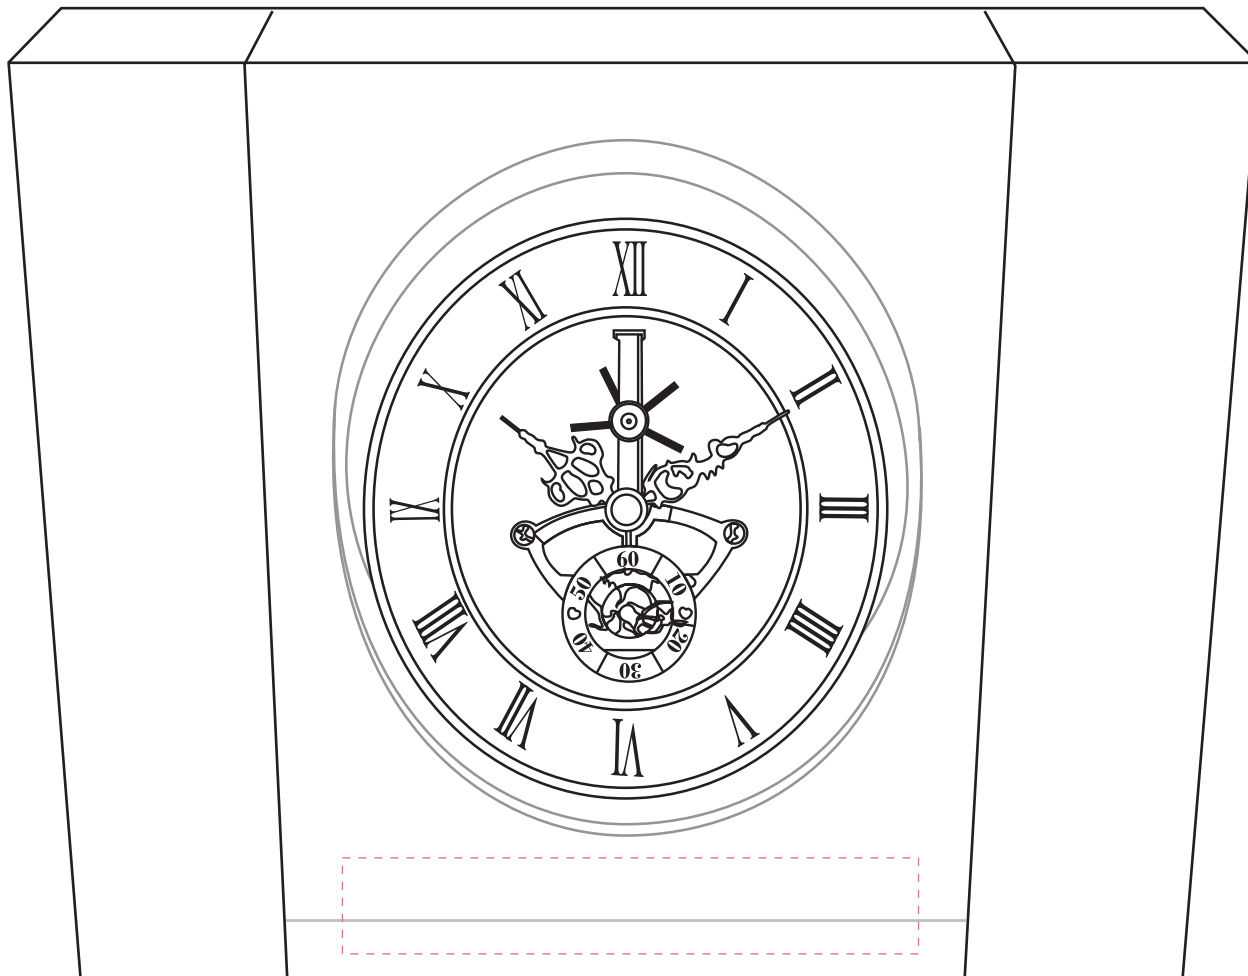

2946

McKinley Skeleton Clock

Imprint Area: .5 x 3

Dotted line shows imprint area and will not print.

This art proof shows the approximate size, color and placement of the art imprint relative to the size of the item.