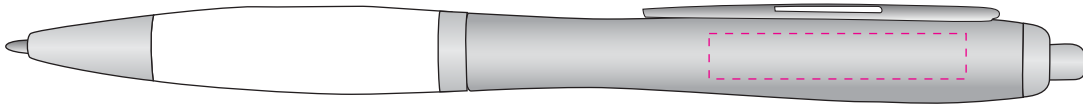

9067

Silver Chic Pen Pen

Pen Size: 5.7549 in

Clip Imprint Area
34 mm x 6 mm

Pad Print - Enter PMS Color Here

Dotted line shows imprint area and will not print.

VIRTUAL PROOF ONLY. Actual product and imprint may vary in color.