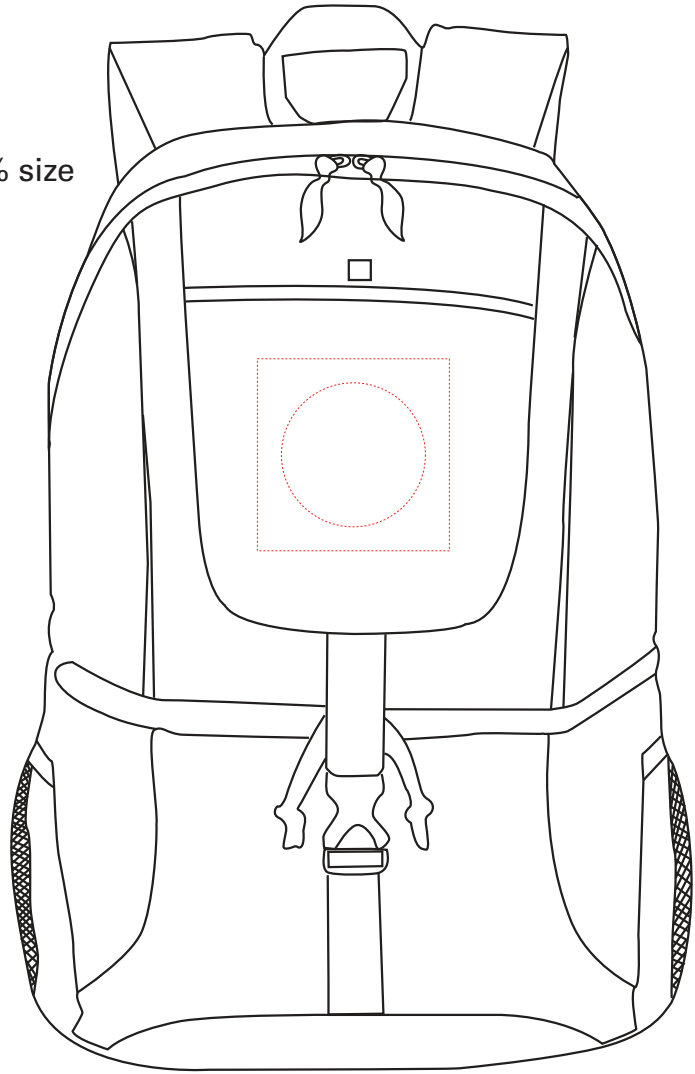

BG147

Backpack Cooler

Imprinted: 4" H x 4" W

Embroidery: 3" Diameter

25% size

100% size

Dotted line shows imprint area and will not print.