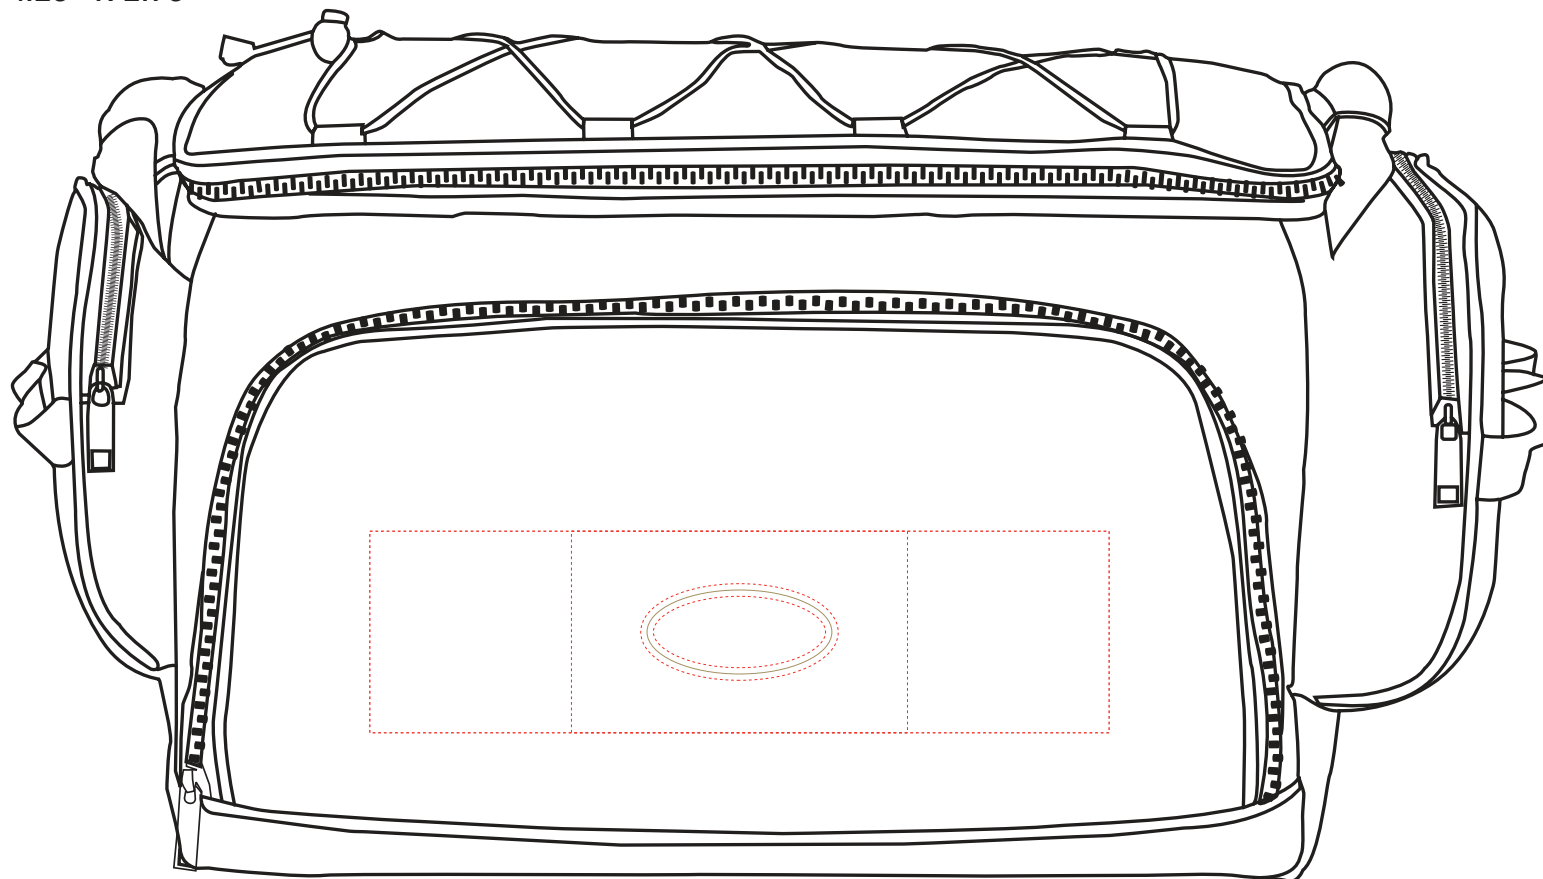

## Ice River Max Pack Cooler

Imprint area: 3"H x 11"W

4CP: 3"H x 5"W

[art is slightly lower on the front pocket  
due to the inside zipper]

Embroidery area: 3"H x 5"W

Dome: 1.25" x 2.75"

35% size

100% size