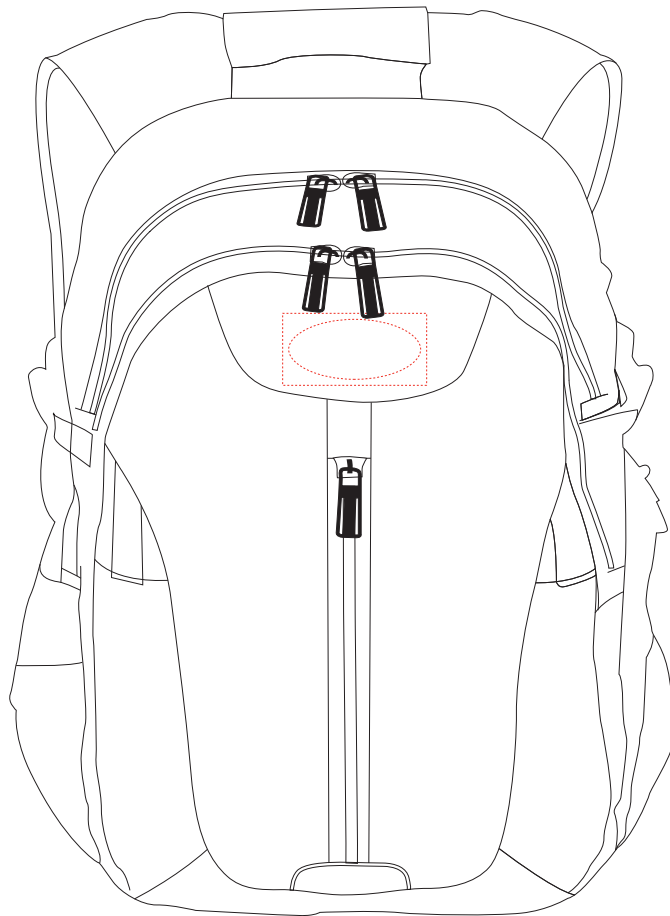

BG913

Vert Backpack

Imprinted: 1.5"H x 3"W

Dome: 1.25"H x 2.75"W

Art at 100%

Art at 25%

Dotted line shows imprint area and will not print.