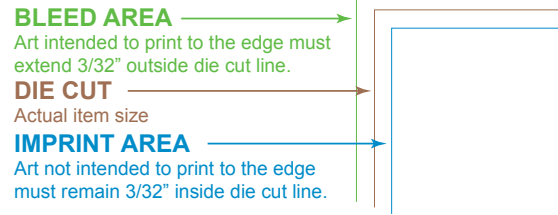

Item Number: CLM01

Item Size: 3.125" X 3.5"

Imprint Area: 2.937" x 3.312"

If the image has a reverse/full bleed background the white box behind the dot needs to be used to block out the imprint.