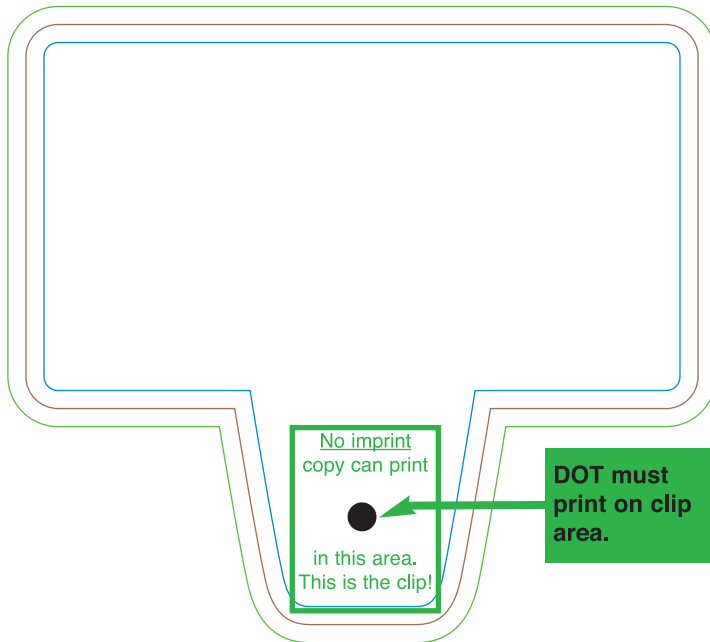

Item Number: CLM01

Item Size: 3.125" X 3.5"

Imprint Area: 2.937" x 3.312"

If the image has a reverse/full bleed background the white box behind the dot needs to be used to block out the imprint.