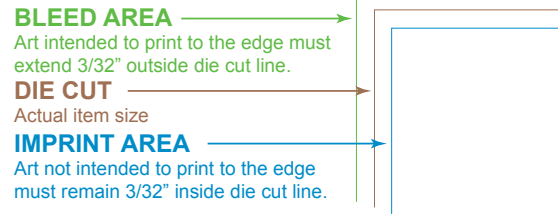

Item Number: CLM08

Item Size: 2.875" X 4.075"

Imprint Area: 2.663" x 3.861"

This item includes stock graphics.

If the image has a reverse/full bleed background the white box behind the dot needs to be used to block out the imprint.