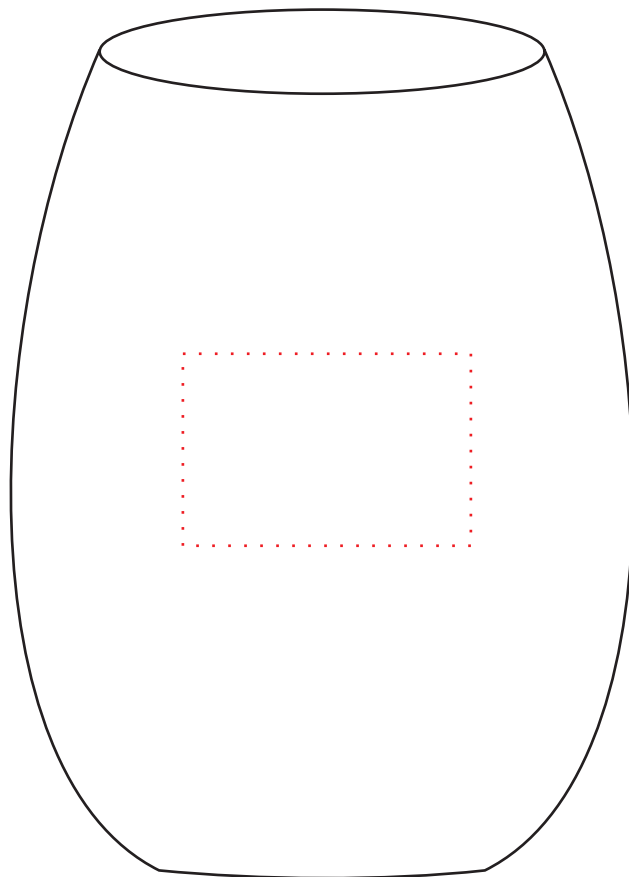

IC546 Stemless white wine glass

Imprint area: 1.5W x 1H

Dotted line shows imprint area and will not print.

This art proof shows the approximate size, color and placement of your imprint relative to the size of the item.