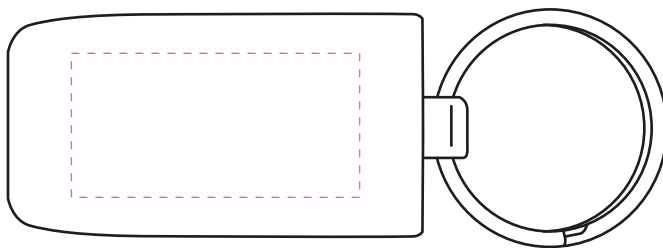

## Bottle Opener / Phone Holder Keytag

Imprint Area: .75 x 1.5

Secondary Imprint Doming

Dome size: .5 x .09375

Dotted line shows imprint area and will not print.